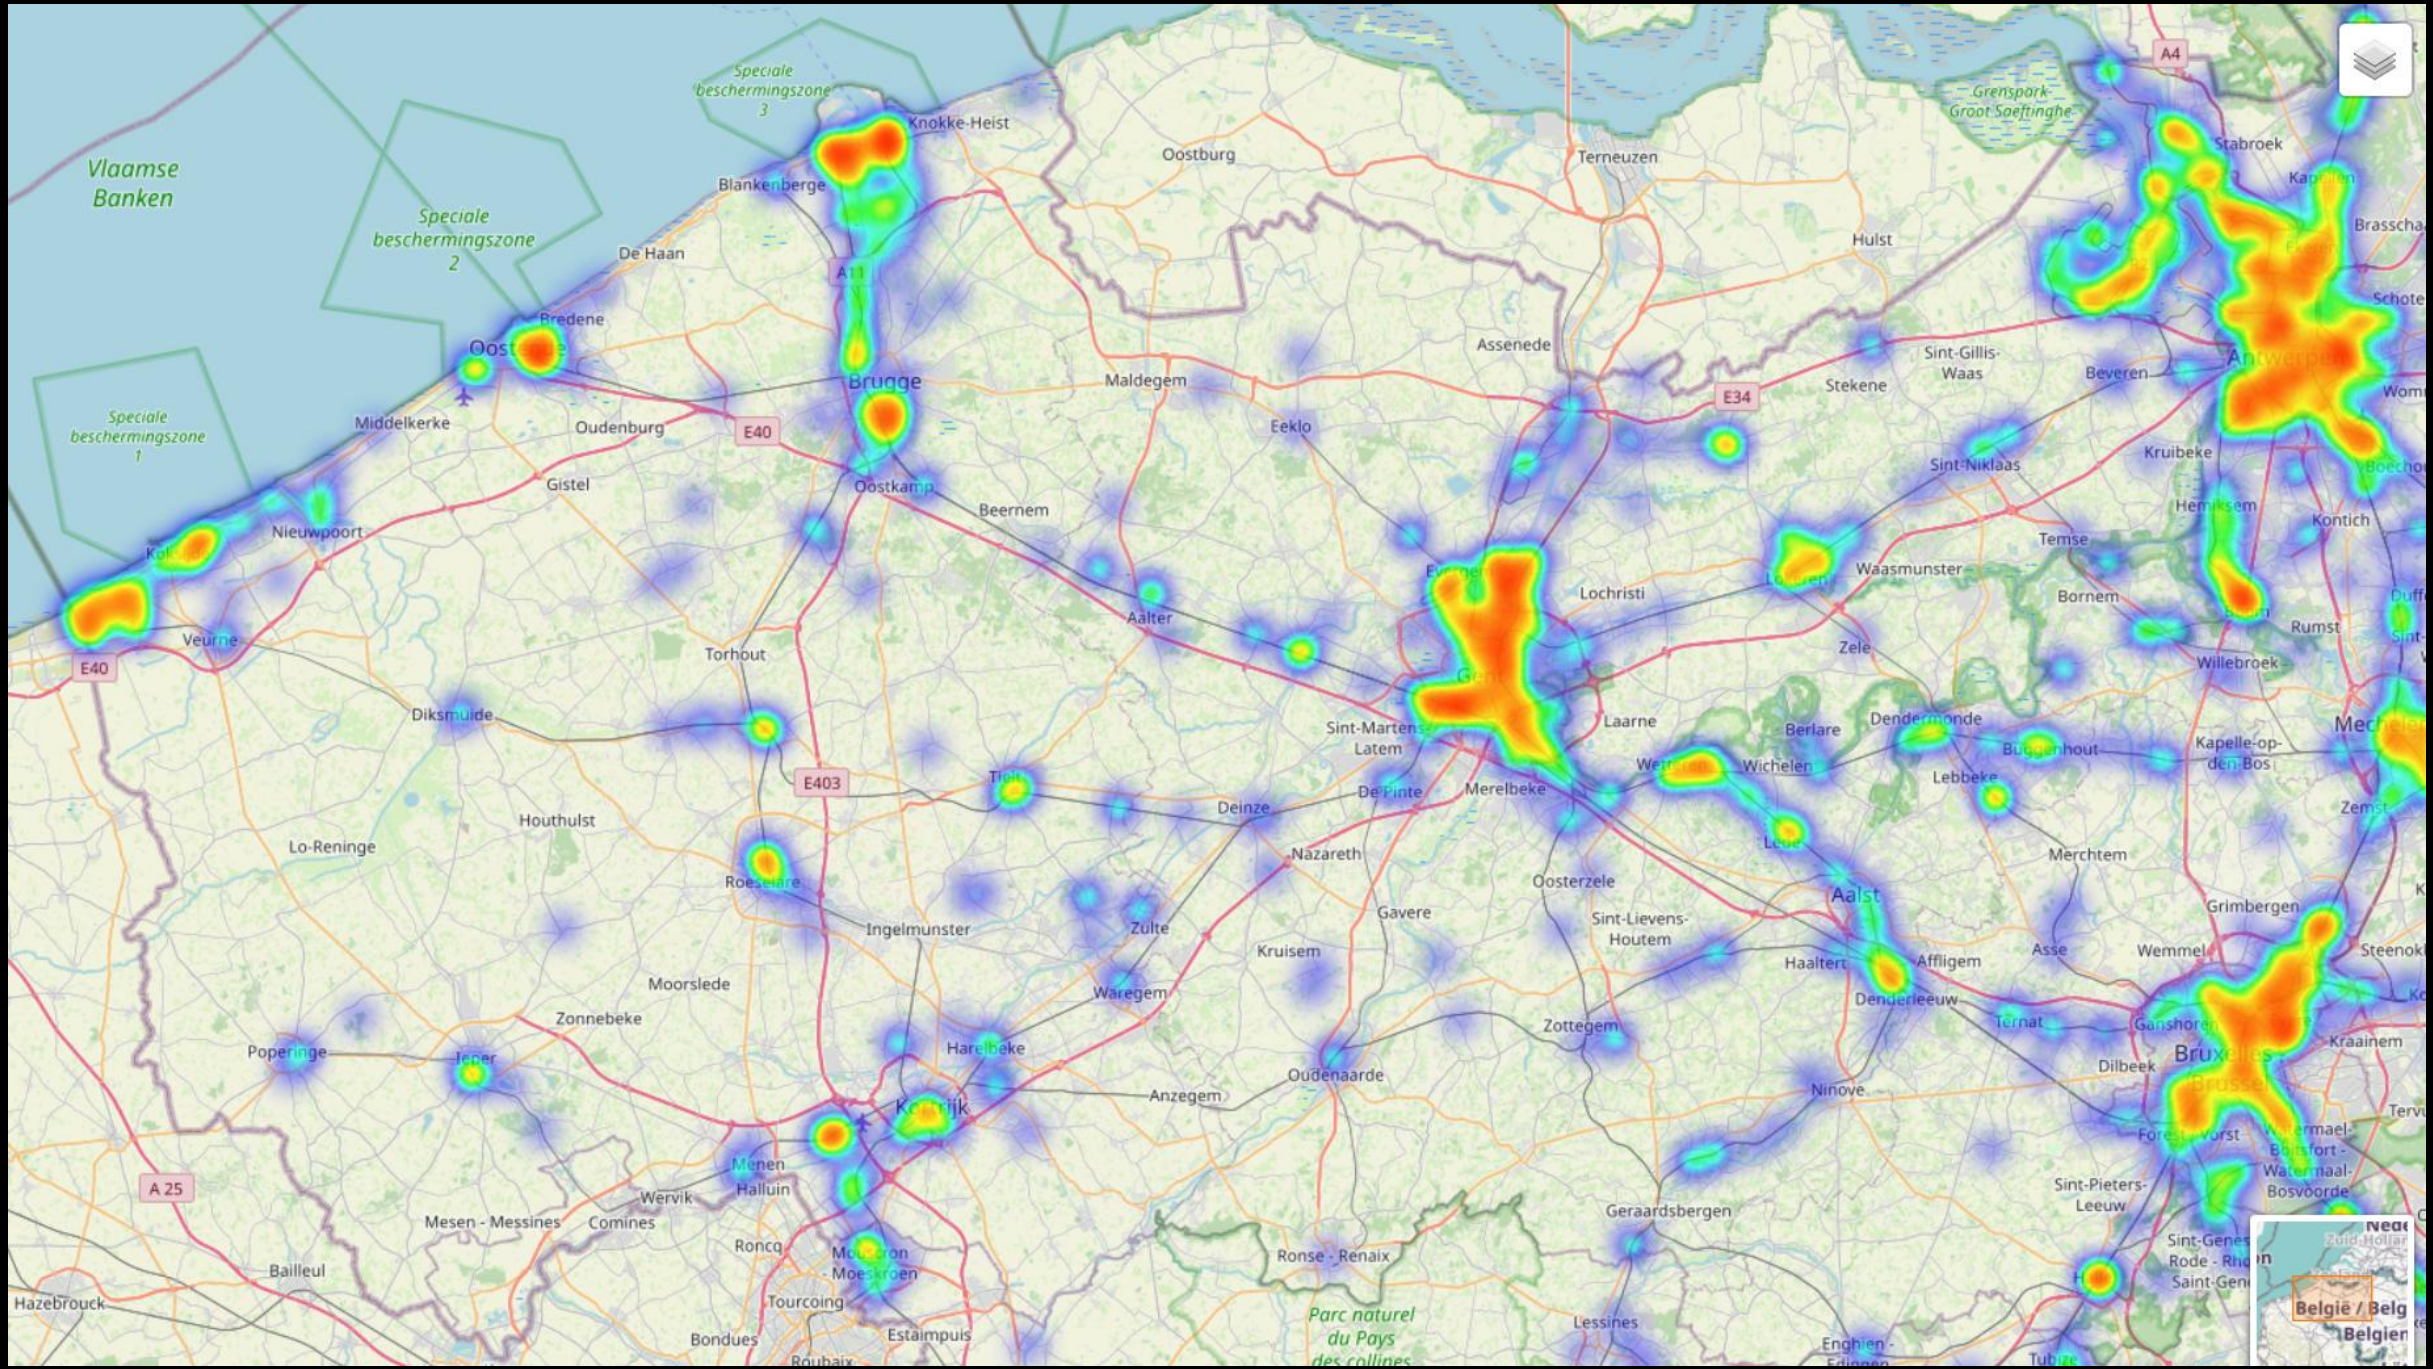

Heelbeen

- Typisch verstoorde arme grond
- ~4 populaties in Vlaanderen
- Vroeger zeer algemeen

Spoorwegen

- Hittesnelwegen
- Braakliggend

A close-up photograph of a plant with reddish-brown stems and green leaves. A single, small, five-petaled pink flower is in focus, surrounded by several red, pointed buds. The background is blurred, showing more of the plant and some green foliage.

Klein robertskruid

- Recente nieuwkomer (1994)
- Zuid-Europa
- Invasie via spoorwegen

Mottenkruid

Wilde reseda

Baardgras

Slangenkruid

Hertschoornweegbree

- Normaal kustsoort
- Sterke toename in recente jaren